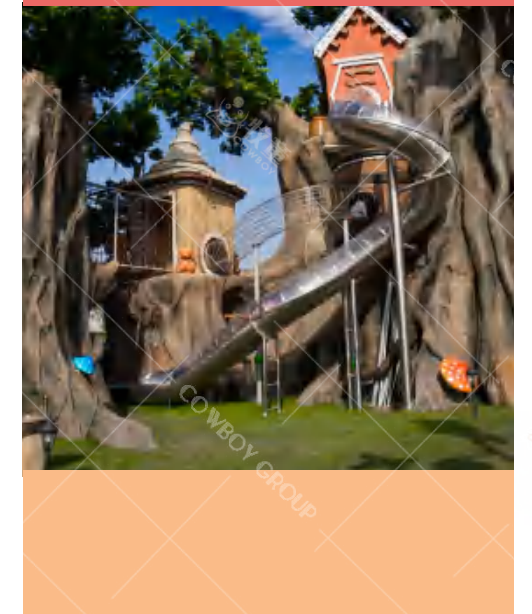

Elf Kingdom

A fantastic adventure in the fairy tale world

In accordance with the needs of children of different ages, the park has designed the fairy tree house, bug world, adventure kingdom, joy swing, secret garden, desert archeology, dream waters and other parent-child play areas. Among them, the unpowered amusement facilities built by the Cowboy integrate safety, interactivity and aesthetics, creating a "new landmark for online celebrity check-in" for tourists.

Elven City Theme Park is a comprehensive theme park located in Sheshan, Shanghai, which is adjacent to the world's first Shimao SinkHole Hotel with a negative altitude of nearly 100 meters and combines the world's architectural miracle and international IP to bring a brand new vacation experience to tourists.

Elven City Theme Park

Project Location: Shanghai Sheshan

Project Area: 4,000 square meters

Landing Time: 2019-04