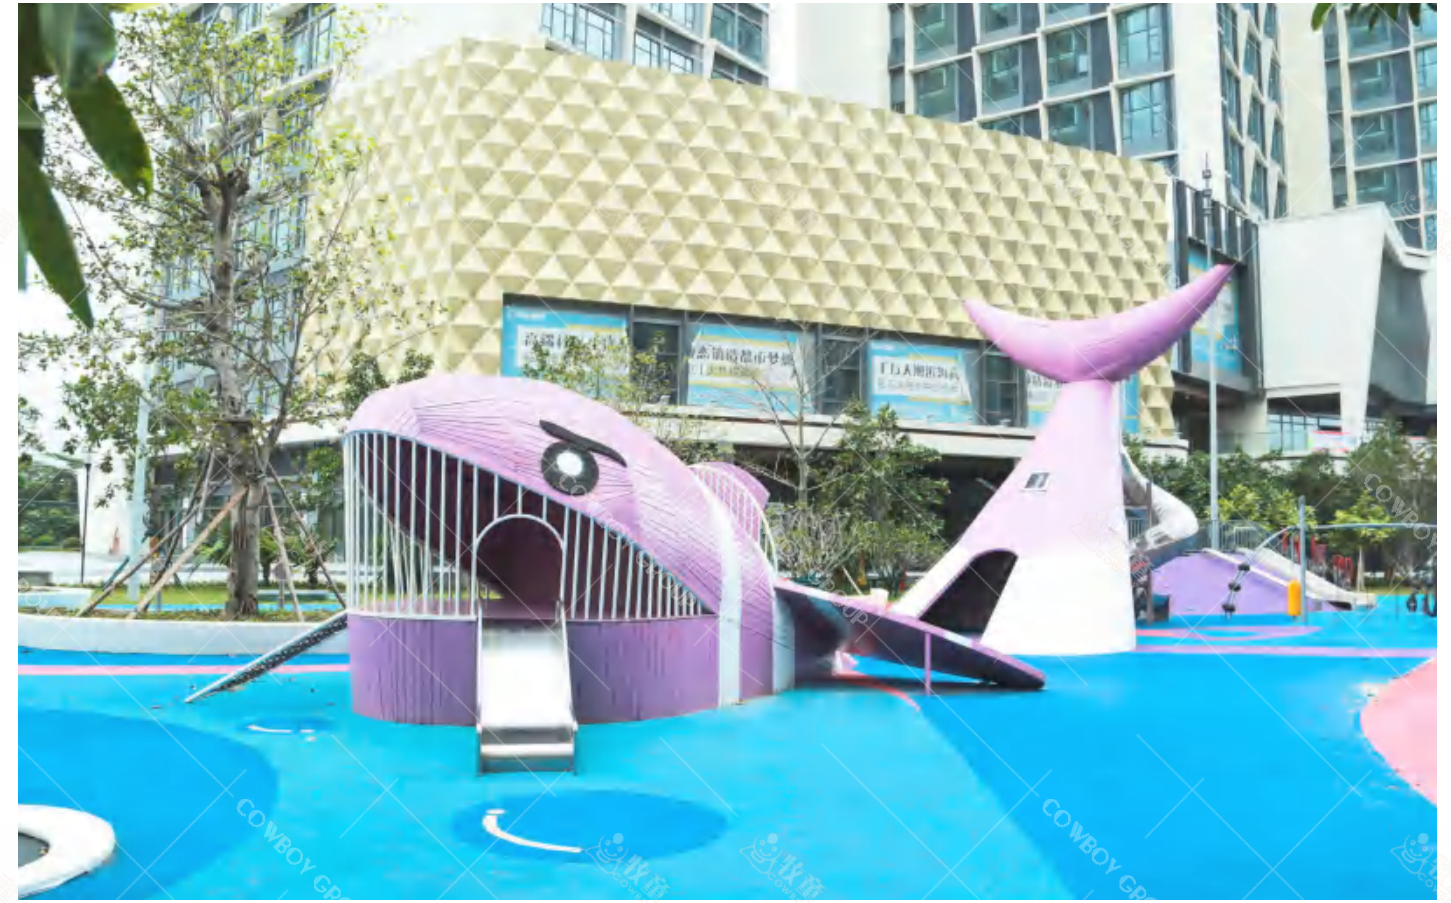

Paulie Central Coast Whale Park

Project Location: Haikou, Hainan

Project Area: 1,200 square meters

Landing Time: 2020-06

### Background Story

There are a group of happy little whales living in the whale park. The migratory period is about to come. In order to ensure the safety of migration, the group of whales began to select pilot whales. Little Navl is also one of the contestants. To become a pilot whale, you must pass three challenges, stun storm, lost fish, pilot whale. Kids, let us help little Navl become a little pilot whale!

Themed Amusement Design of Teresa Teng's Garden in Handan, Hebei