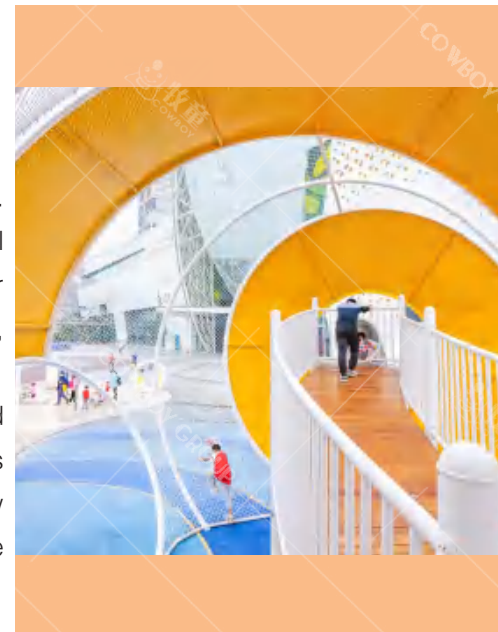

Guangzhou Yuexiu Yuehui City Fortune Plaza Theme Amusement Design

Butterfly Metamorphosis

Brilliant Joy

The concept comes from "Butterfly breaking through cocoon". The site is located at the front end of the main building. The overall building is like a dancing butterfly. The design uses caterpillar elements to form a linkage relationship with the overall building, showing the process of a small insect growing into a butterfly.

The main body of the venue adopts net rope and perforated board, which is more transparent. The light in different periods of time in the natural world produces different light and shadow effects through the main body, thus giving children a different game experience.