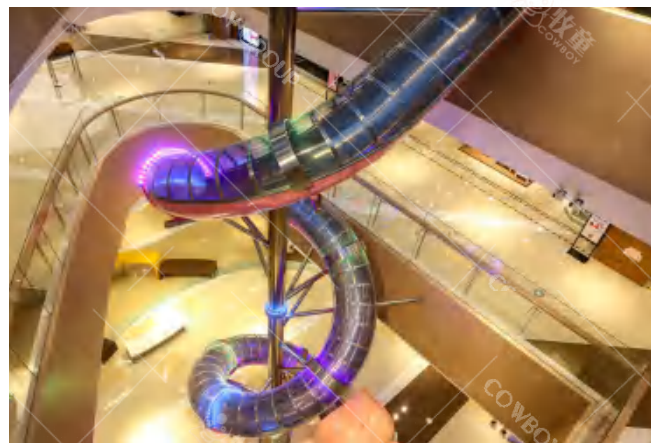

Maintenance instructions for stainless steel slides:

1. Daily Visual Inspection

Daily visual inspection of the slide and its components, and identification of damage caused by vandalism, overuse or weather. For slides that have been overused or vandalized, daily inspections are necessary. The main points of visual and operational inspections are cleanliness, facility ground clearance, ground surface polishing, exposed foundations, sharp edges, missing parts, excessive wear (moving parts), and structural integrity.

2. Operation Check

The operation inspection is to check the operation and stability of the slide more carefully, especially the wear. Check every 1-3 months according to the manufacturer's instructions. Pay special attention to parts that are sealed to extend life.

3. Main Annual Inspection

The annual main inspection interval should not exceed 12 months. Check the overall safety of the main components, foundations and surfaces, such as the impact of weather, signs of corrosion and the safety of the slide after repair or addition or replacement of components. The annual main inspection can disassemble some parts for inspection, which is carried out by professionals in strict accordance with the instructions. The required business level varies with different tasks.

4. Daily Maintenance

Use all-purpose cleaner, glass water or detergent with a wet towel to wipe off water marks, dust, and oil on the stainless steel.

Instructions for using stainless steel slides: