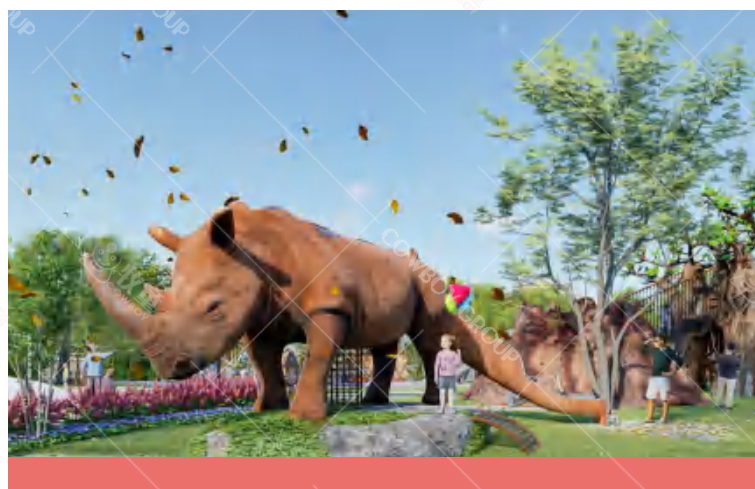

Tribal Adventure

Wild Ecology

Located in the Sanggan River Scenic Spot of Zhangjiakou, the Crazy Ape Man Park creates the life scenes of apes in the primitive society through scene-style construction. It combines the young age park and theme packaging to restore the life scenes, and creates an immersive theme park integrating scene experience and outdoor amusement for children.

The park can be divided into three themed areas: ape-man cave, ostrich egg hunting, and horse hunting field. Each area has been carefully arranged. Through a scene-like layout, combined with paleontological elements, created a combined primitive social ape life scene.

The Crazy Ape Shiren Paradise designed by Cowboy Group is built on the hillside, using turf and sand as the ground paving materials to fully restore the ecology of the primitive society, so that children can experience the uniqueness and thrills of primitive life!