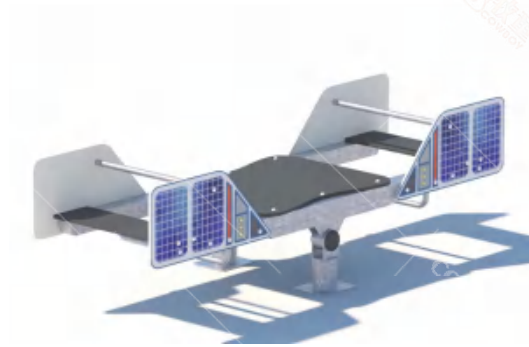

MT0204-Space Satellite