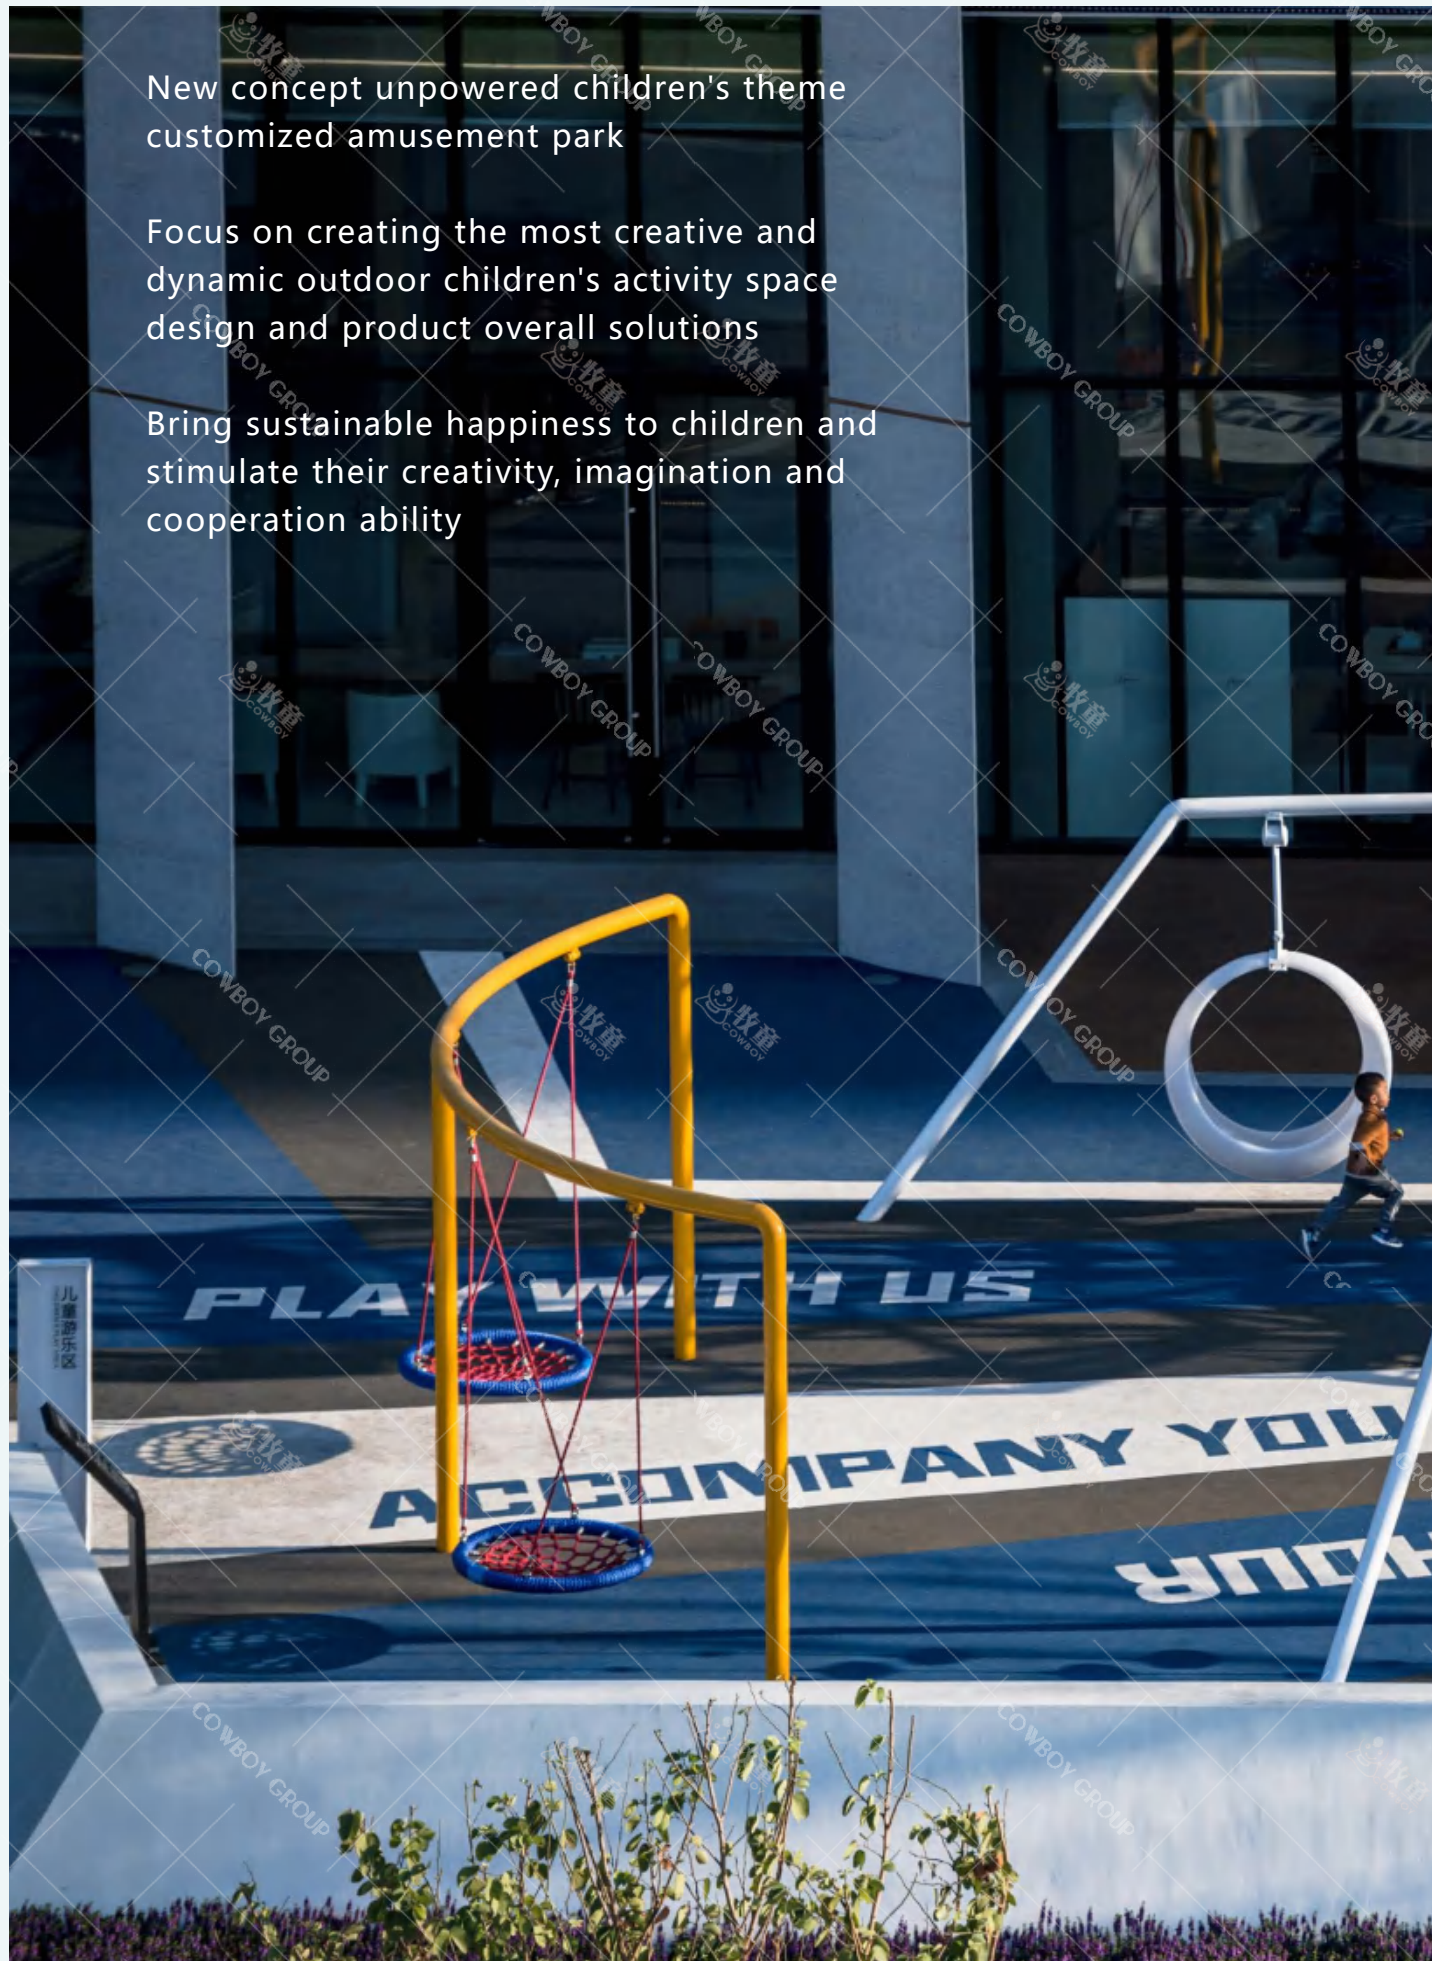

New concept unpowered children's theme customized amusement park

Focus on creating the most creative and dynamic outdoor children's activity space design and product overall solutions

Bring sustainable happiness to children and stimulate their creativity, imagination and cooperation ability

Foshan Midea Time Children's Park