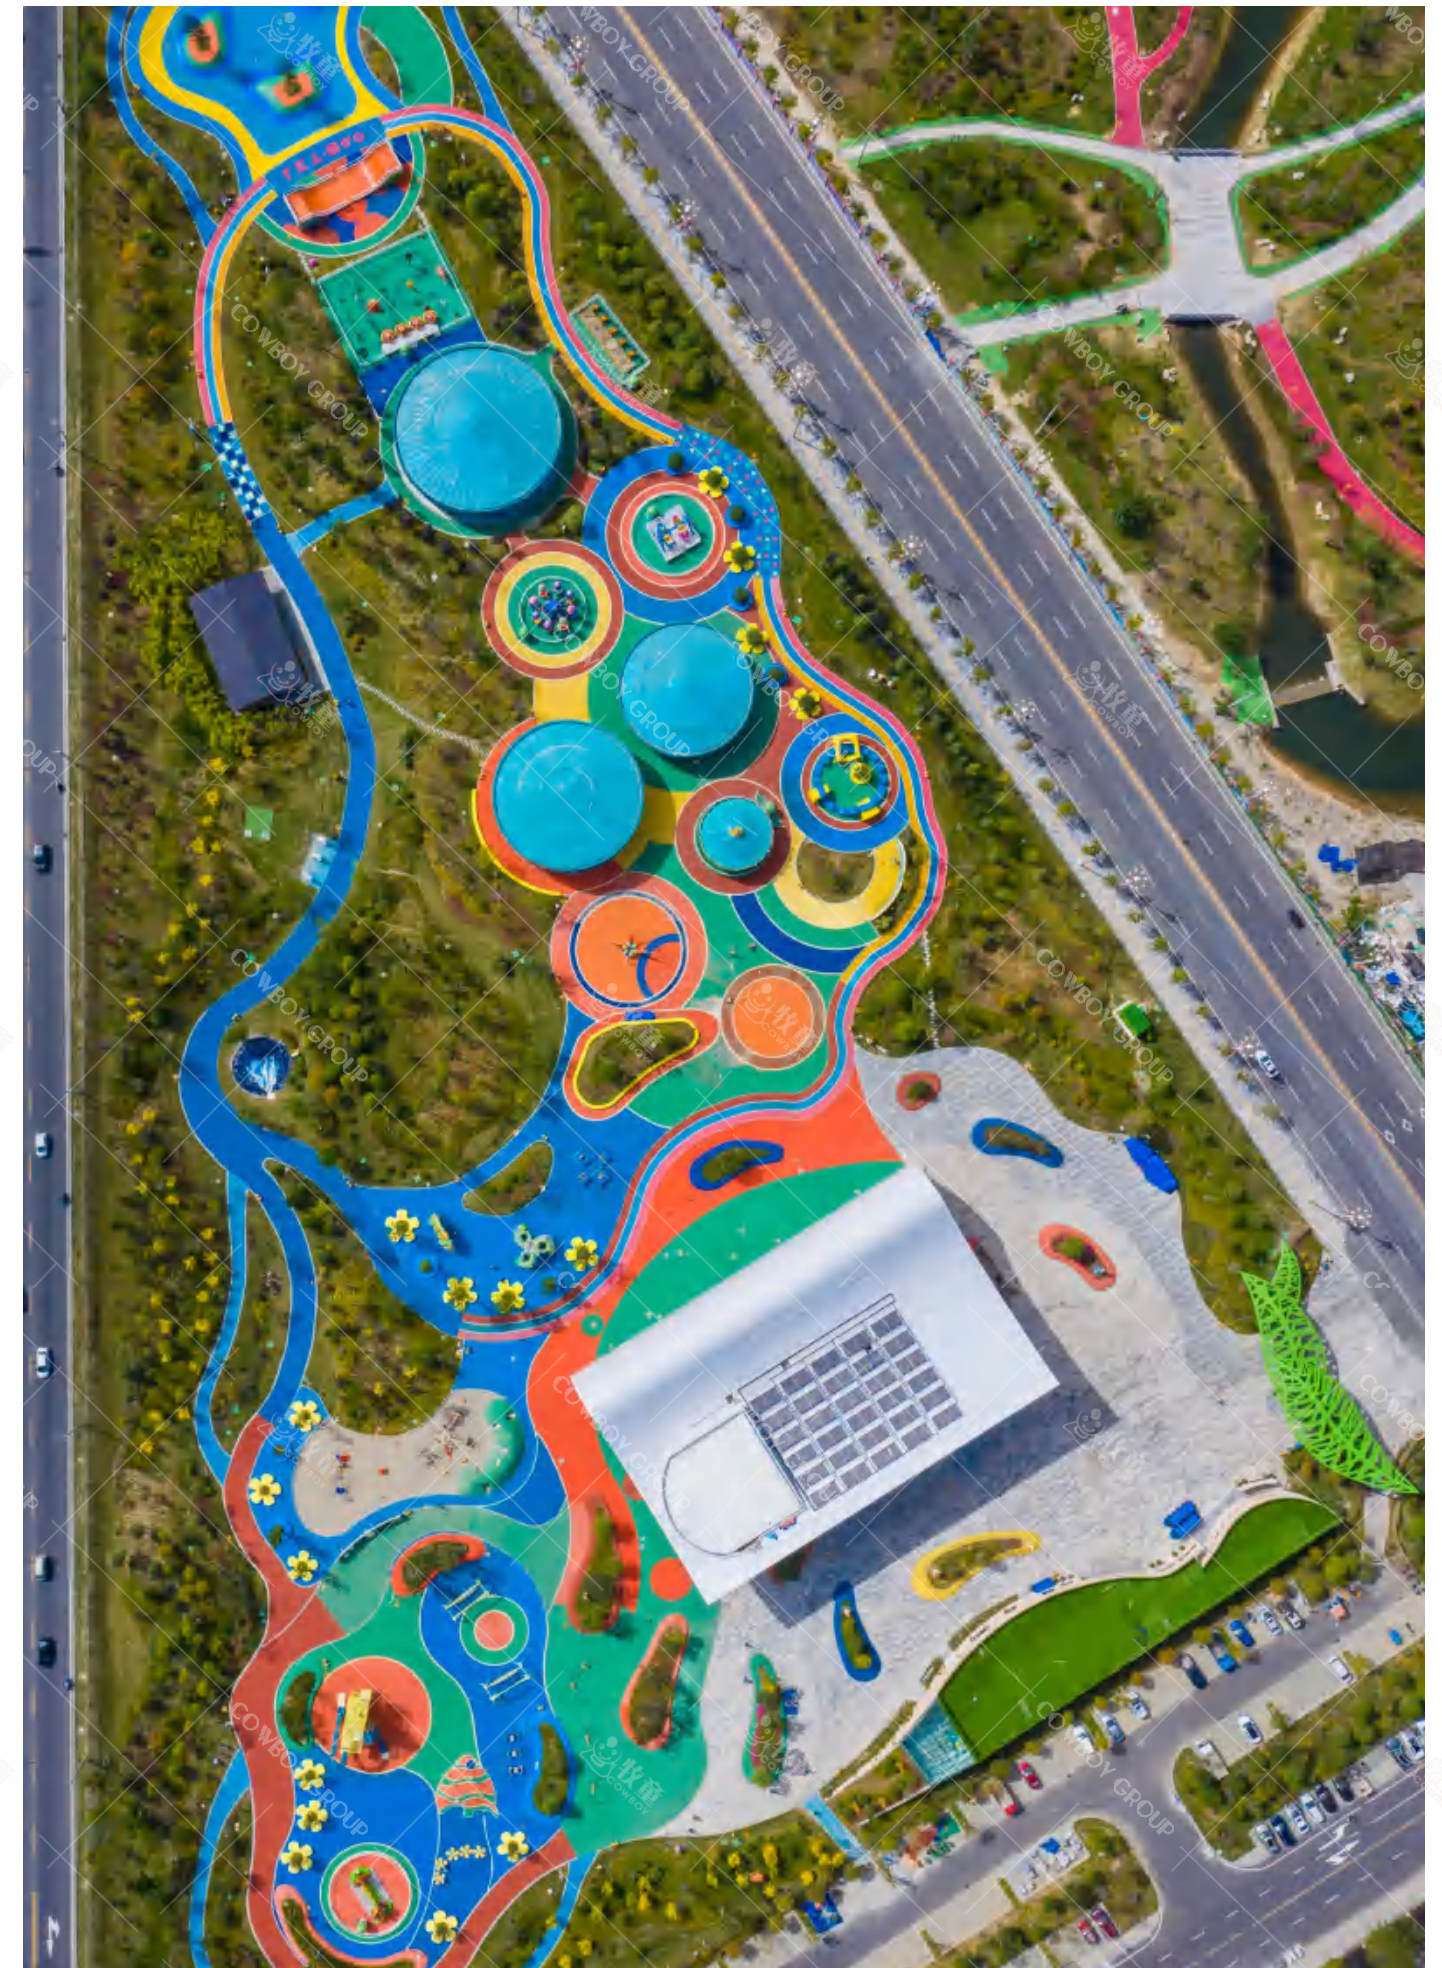

In Mianyang Fonte Oriental Painting, people can not only feel the profound Chinese history, but also experience the splendid modern technology. The diversified and personalized theme amusement experience of the park will meet the entertainment needs of tourists of different ages, allowing the family to share a joyful experience in experiencing high-quality cultural tourism products and services.

## Gongbu Children's Amusement Park

This project is the design of a children's play area in a park, designed to meet the needs of children of different ages. The children's play area is divided into three parts. The first part is mainly a comprehensive playground, suitable for children of all ages to play, combined with ground patterns, swings, jumping music and other functions to create a comprehensive playground; the second part is mainly rock climbing, suitable for children over 6 years old combine the shape of the iceberg to create iceberg climbing; the third part focuses on leisure interaction, providing play space for parents and children. The whole park is paved with colorful soft mats so that children can play safely.