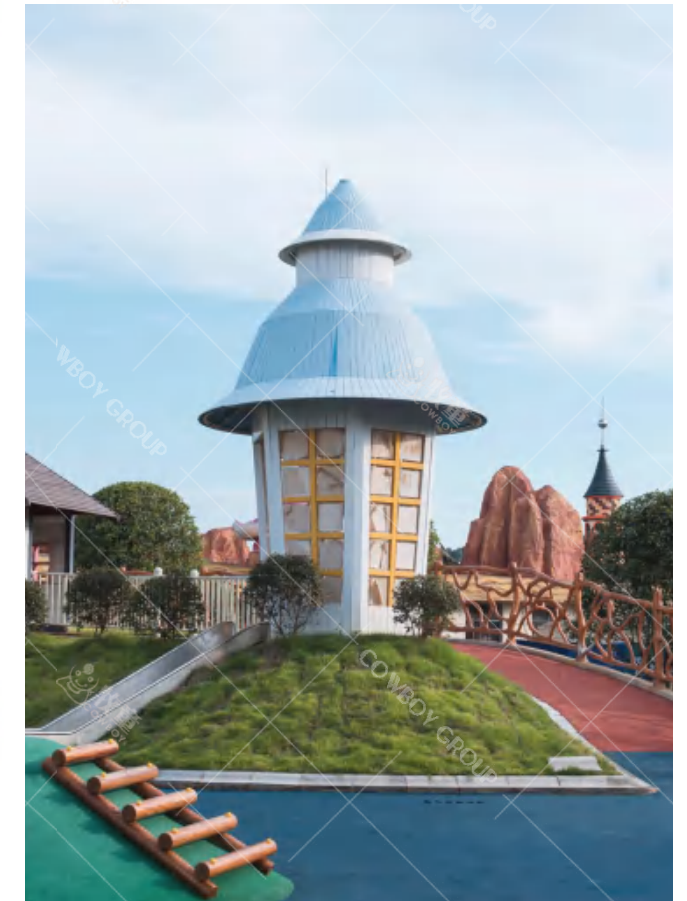

# Fairy Tale World

## Fantasy Rich Peculiar

Fairy tales are the channel connecting reality and dreams. In the world of fairy tales, we can imagine freely and bring dreams closer to reality.

When little Amy was bored, she found a talking white rabbit with a pocket watch. She chased it and accidentally fell into a rabbit hole, and thus fell into the magical underground world.

In this world, he has been to many places: there are magical castles, sharks in the deep sea, fossils buried in the sand, clouds that can jump, and swings that can shine. She also met a lot of people and animals: Prince William and Princess Ruth. In this crazy world, only Little Amy is awake, constantly growing in the constant adventures, and suddenly waking up when he grows into a big boy, turning out that is a dream.

Shanghai Shimao SinkHole Secret Elven City Theme Park