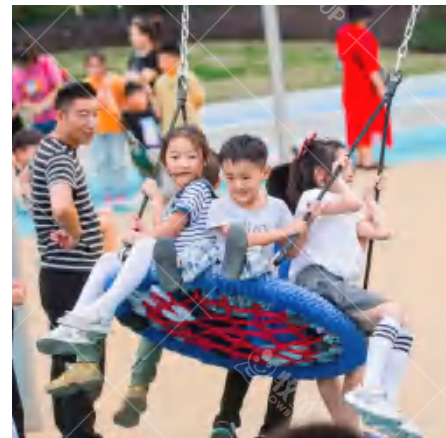

Lehu Park Children's Activity Area

Project Location: Suzhou, Anhui

Project Area: 3,800 square meters

Landing Time: 2020-09

The design of the amusement park was inspired by Zhuangzi's "A Happy Excursion" "In the northern ocean there is a fish, called the Kun, I do not know how many thousand li in size." the concept of "there are fish in Lehu" is extracted; Combining the characteristics of fish spitting bubbles to create a dreamy bubble park for children. The park has set up a bubble theme facility activity area, a bubble trampoline area, a bubble maze area, a bubble sandpit activity area, and a bubble swing park and other functional areas, so that children can enjoy different play experience.

01 Crazy Ape Man Parent-child Playground in Sanggan River Canyon Scenic Area, Zhangjiakou, Hebei