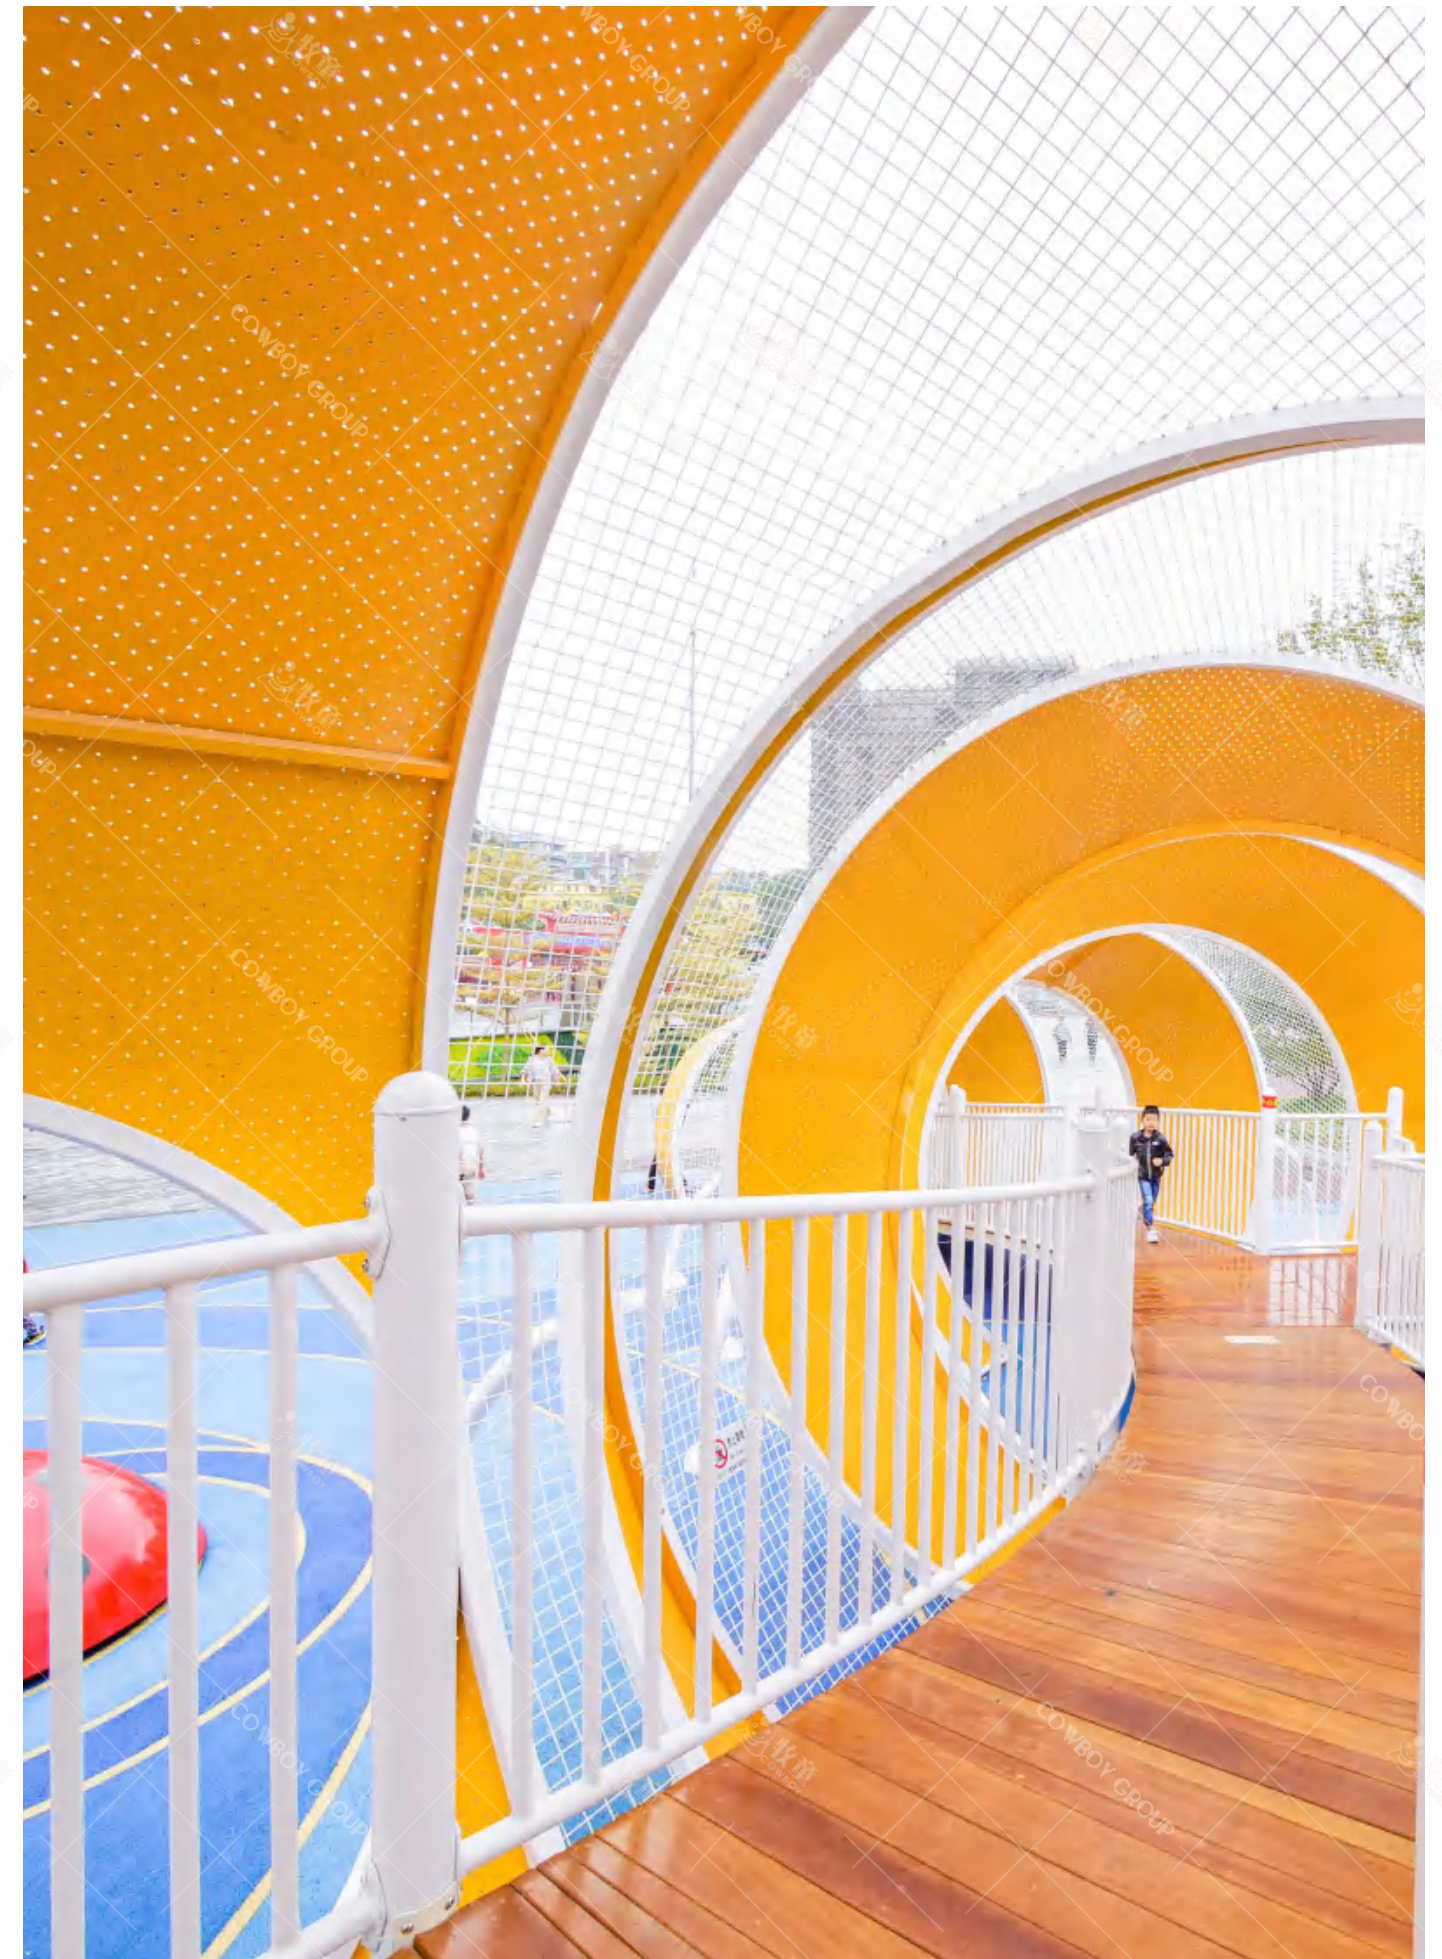

Guangzhou Yuexiu Yuehui City Fortune Plaza Theme Amusement Design

Butterfly Metamorphosis

Brilliant Joy

The concept comes from "Butterfly breaking through cocoon". The site is located at the front end of the main building. The overall building is like a dancing butterfly. The design uses caterpillar elements to form a linkage relationship with the overall building, showing the process of a small insect growing into a butterfly.

The main body of the venue adopts net rope and perforated board, which is more transparent. The light in different periods of time in the natural world produces different light and shadow effects through the main body, thus giving children a different game experience.