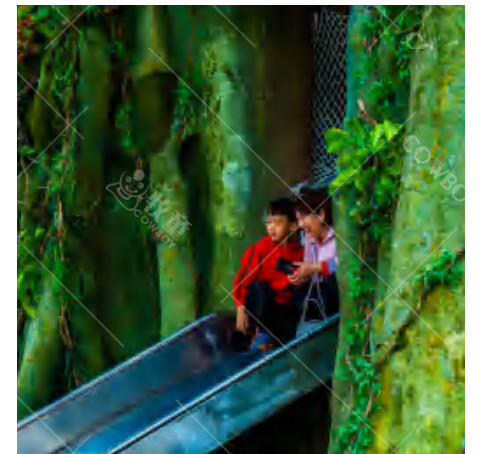

The latest amusement equipment is rigorously scientifically designed and assembled, and is composed of multiple linear metal platforms, each of which is connected by various metal support rods or ropes. The combination of non-synchronized channels between the platforms makes climbing, leaping and walking in the air more diversified, full of fun and infinite entertainment.

Under the tree is a small world of insects. Life scenes are created by mimicking rocks and mountain peaks, and various insects live next to it. Combining different types of games to create a natural ecological world, suitable for different age groups, so that all children can find their own game place. From the big tree to the insect world, you can find the taste of nature here, and find the green field for spiritual rest.