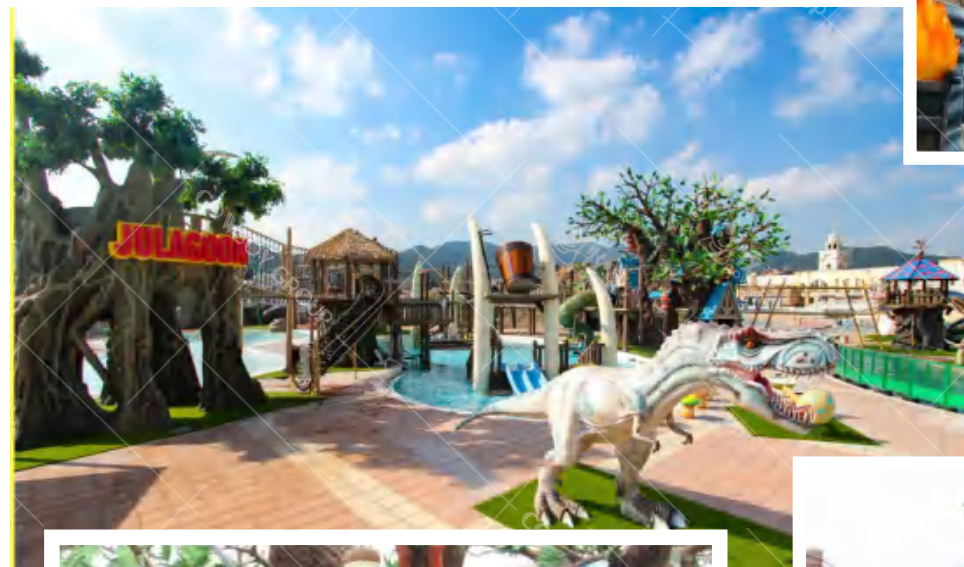

Danyang County Scenic Slide

Project Location: Korea
Project Area: /
Landing Time: 2020-02