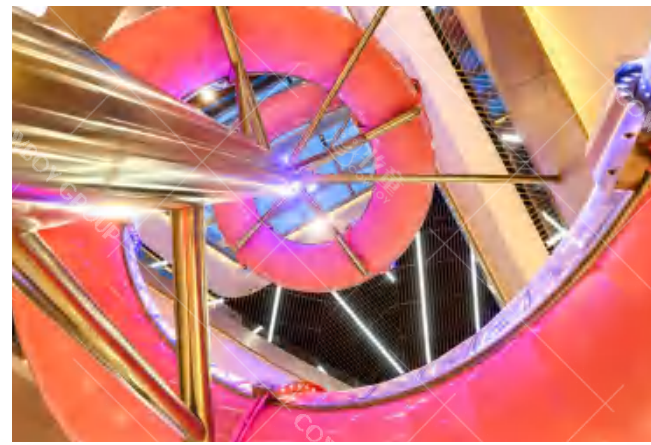

Maintenance instructions for stainless steel slides:

1. Daily Visual Inspection

Daily visual inspection of the slide and its components, and identification of damage caused by vandalism, overuse or weather. For slides that have been overused or vandalized, daily inspections are necessary. The main points of visual and operational inspections are cleanliness, facility ground clearance, ground surface polishing, exposed foundations, sharp edges, missing parts, excessive wear (moving parts), and structural integrity.

2. Operation Check

The operation inspection is to check the operation and stability of the slide more carefully, especially the wear. Check every 1-3 months according to the manufacturer's instructions. Pay special attention to parts that are sealed to extend life.

3. Main Annual Inspection

The annual main inspection interval should not exceed 12 months. Check the overall safety of the main components, foundations and surfaces, such as the impact of weather, signs of corrosion and the safety of the slide after repair or addition or replacement of components. The annual main inspection can disassemble some parts for inspection, which is carried out by professionals in strict accordance with the instructions. The required business level varies with different tasks.

4. Daily Maintenance

Use all-purpose cleaner, glass water or detergent with a wet towel to wipe off water marks, dust, and oil on the stainless steel.

Instructions for using stainless steel slides: